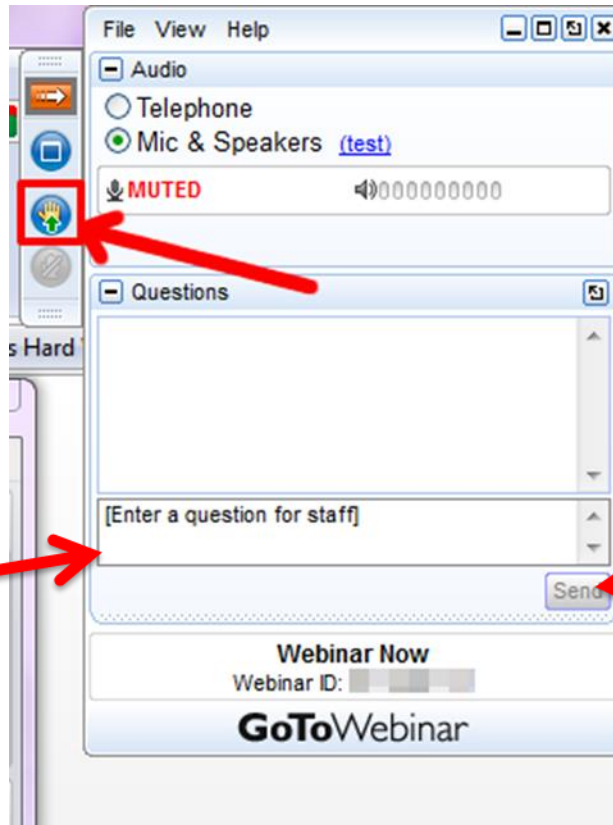

PSA MATCH GAME! EXPENSE REPORTING

Tenrox Solution Consulting Team

Feb 16th, 2017

TODAY'S SPEAKER

Neil Stolovitsky
Senior Solution Consultant

HOUSEKEEPING

Type in your question here

Click Send